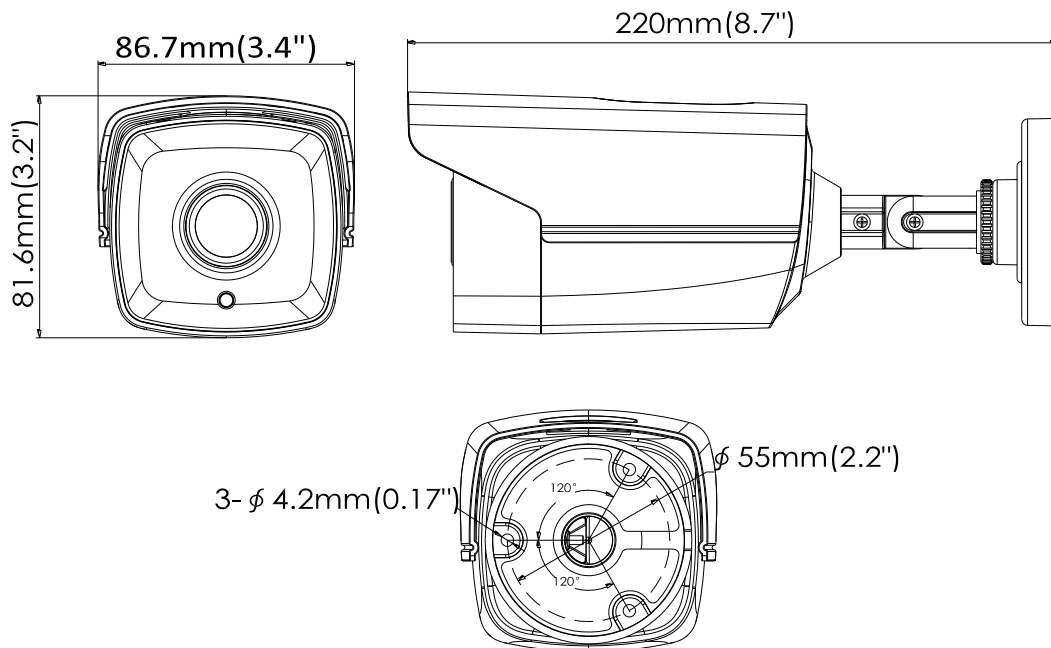

DS-2CE16D0T-IT3 HD1080P EXIR Bullet Camera

Key Features

- 2 Megapixel high-performance CMOS
- Analog HD output, up to 1080P resolution
- True Day/Night, Smart IR
- EXIR technology, up to 40m IR distance
- IP66 weatherproof

Specifications

Camera	
Image Sensor	2MP CMOS Image Sensor
Signal System	PAL/NTSC
Effective Pixels	1920(H)*1080(V)
Min. illumination	0.01 Lux @ (F1.2,AGC ON),0 Lux with IR
Shutter Time	1/25(1/30)s to 1/50,000s
Lens	3.6mm (2.8mm, 6mm, 8mm, 12mm, 16mm optional)
	Angle of View: 103°(2.8mm), 82.2°(3.6mm), 54°(6mm), 37.7°(8mm), 24.2°(3.6mm), 18.8°(6mm)
Lens Mount	M12
Day & Night	ICR
Angle Adjustment	Pan: 0 - 360°, Tilt: 0 - 180°, Rotation: 0 - 360°
Synchronization	Internal synchronization
Video Frame Rate	1080p@25fps/1080p@30fps
HD Video Output	1 Analog HD output
S/N Ratio	>62dB
General	
Operating Conditions	-40 °C – 60 °C (-40 °F – 140 °F), Humidity 90% or less (non-condensing)
Power Supply	12 VDC ± 15%
Power Consumption	Max. 4W
Protection Level	IP66
IR Range	Up to 40m
Dimensions	86.22×82.05×220.13mm(3.39"×3.23"×8.67")
Weight	430 g (0.95 lbs)

Order Models

DS-2CE16D0T-IT3

Dimensions

Accessories

DS-1280ZI-XS
Junction box

DS-1H18
Video Balun

X41T
Camera Tester

Distributed by